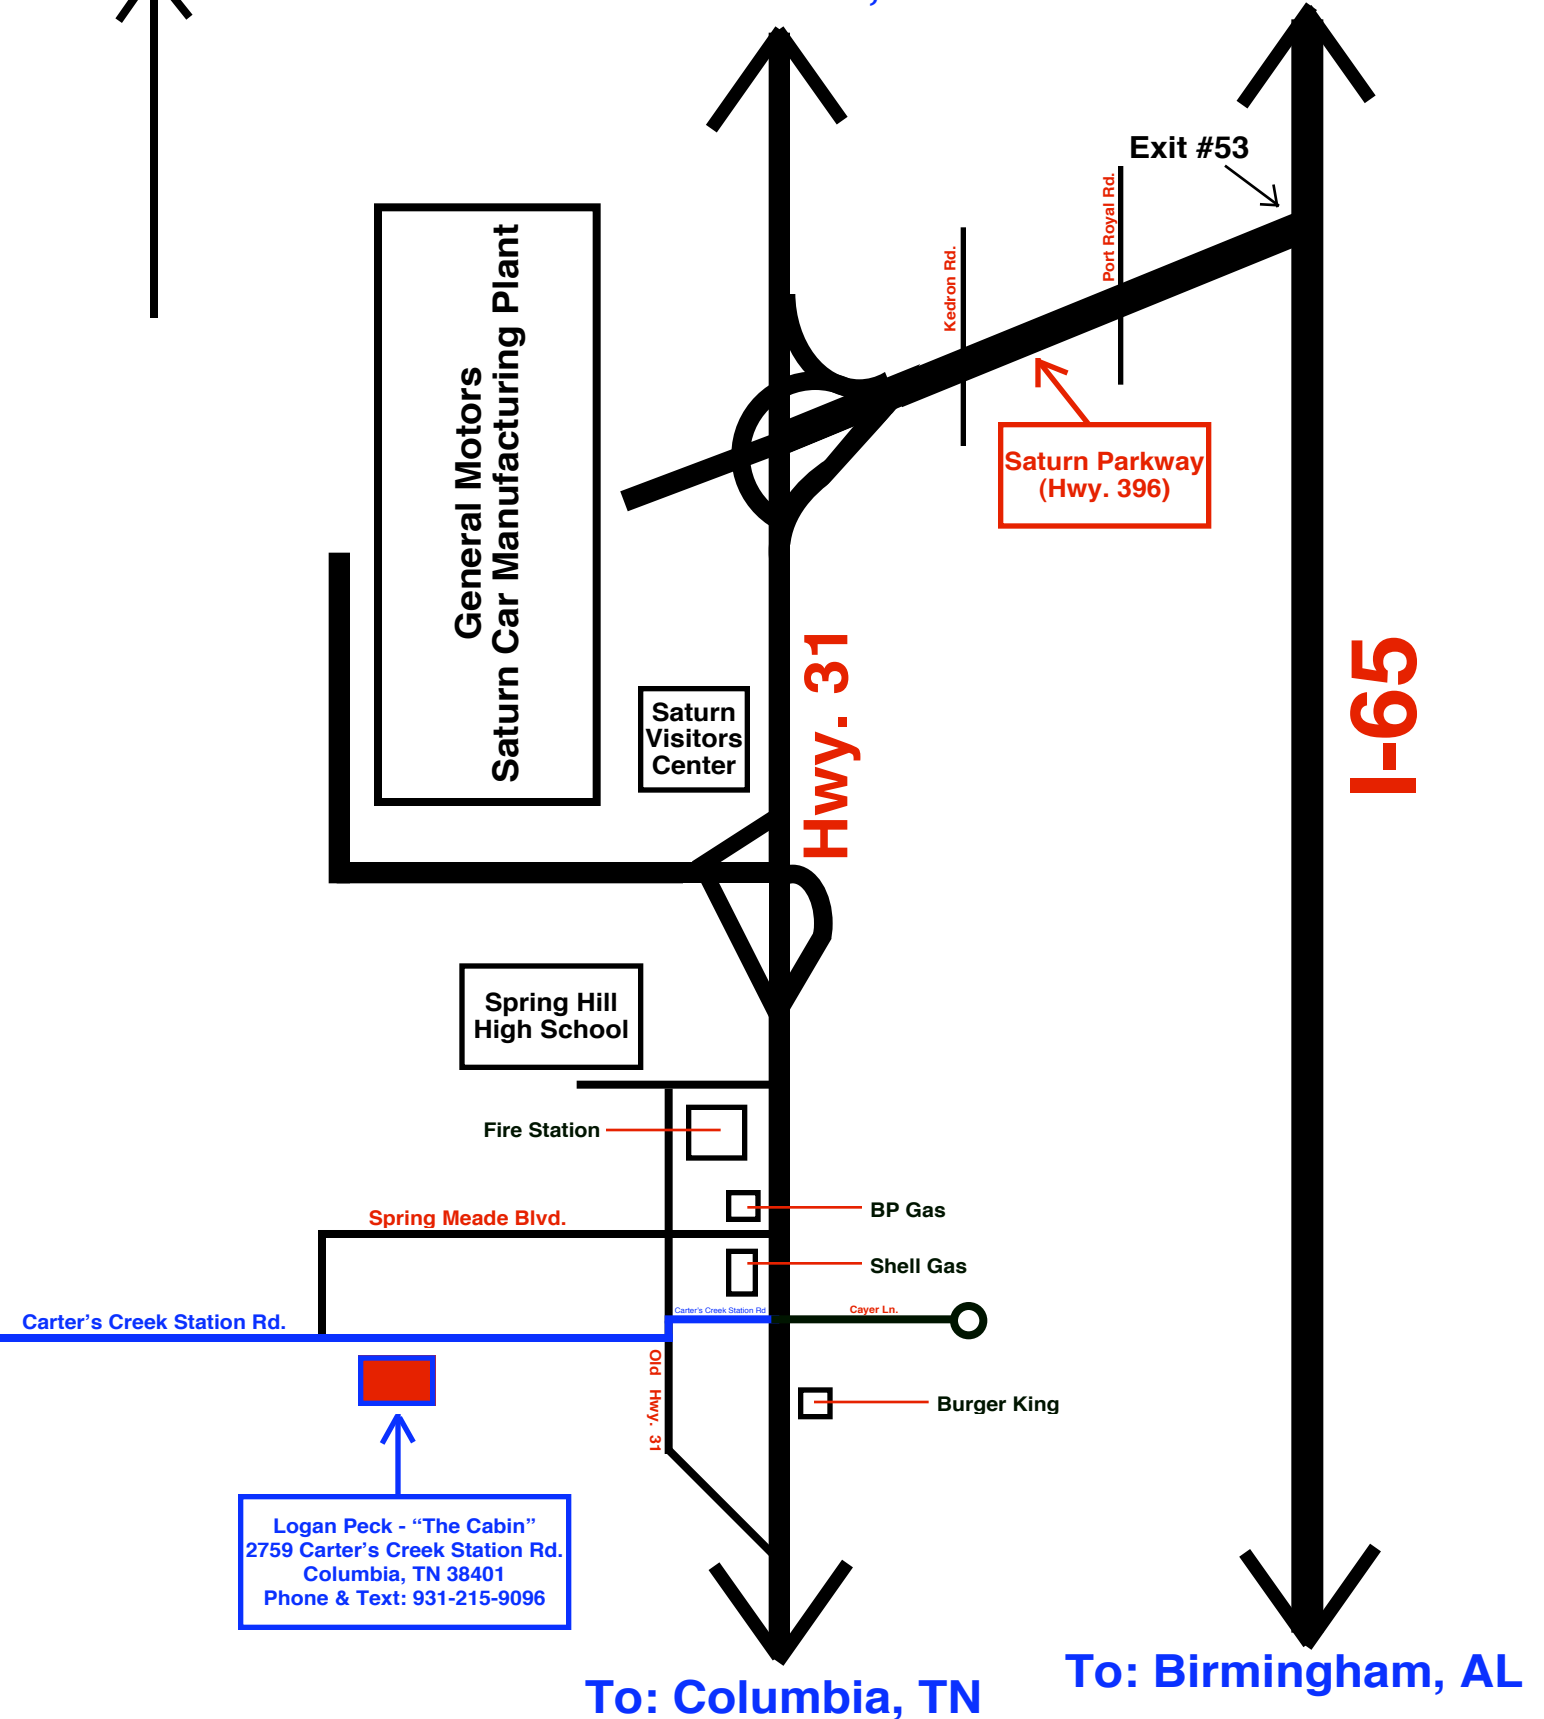

NORTH

To: Franklin, TN

To: Nashville, TN

Logan Peck - "The Cabin"
 2759 Carter's Creek Station Rd.
 Columbia, TN 38401
 Phone & Text: 931-215-9096